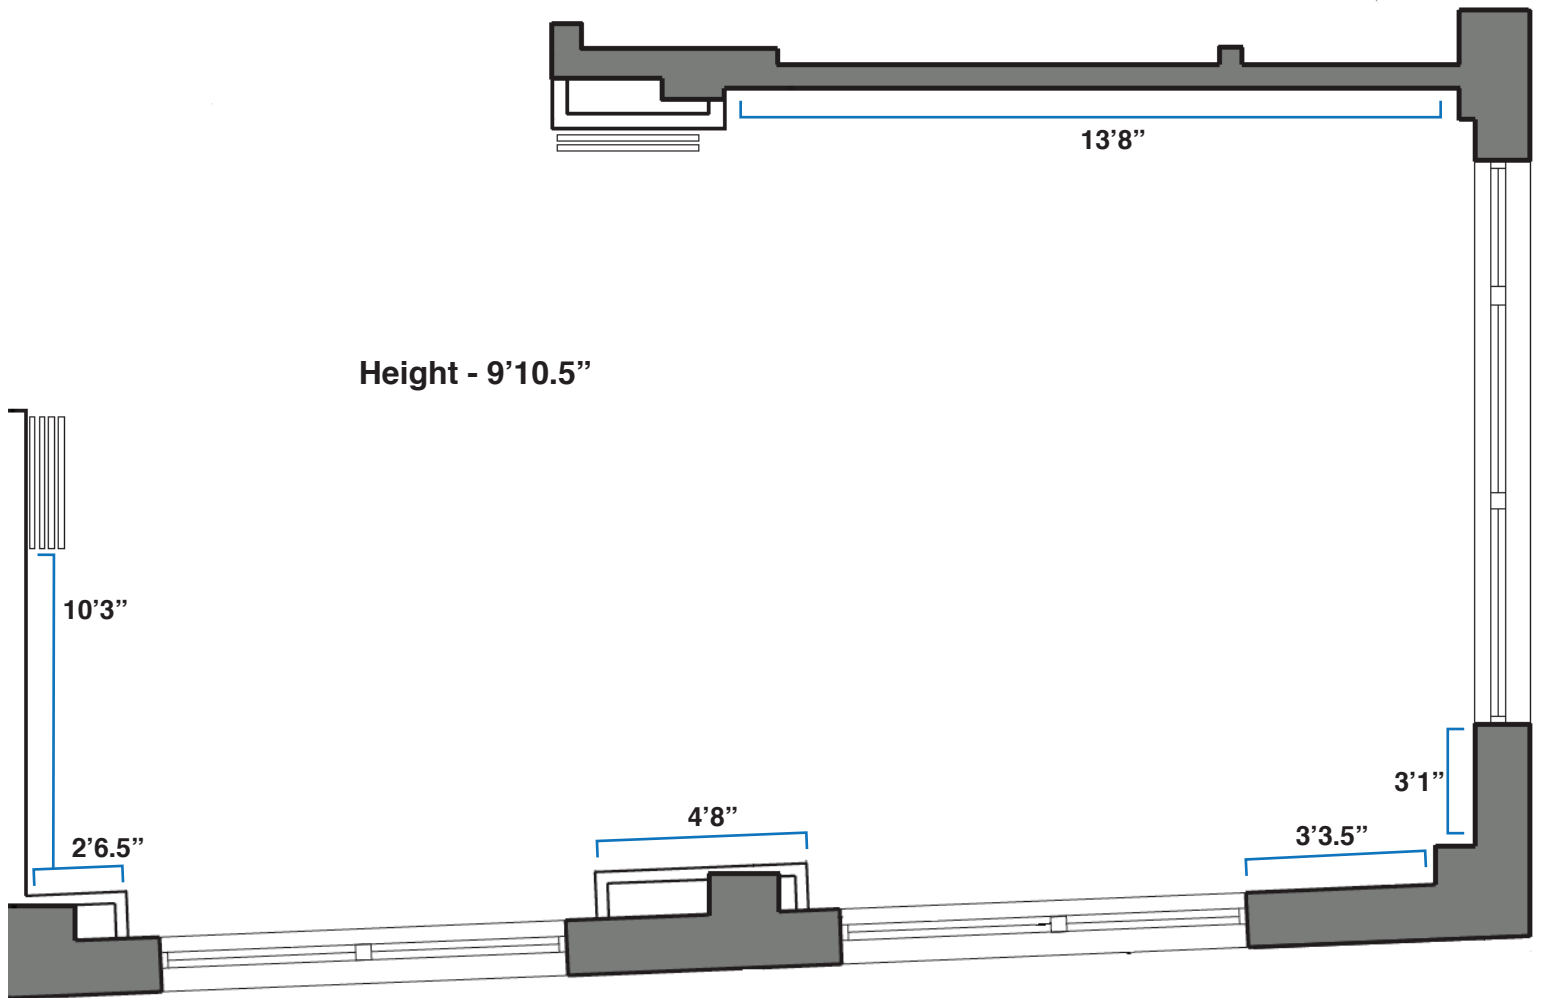

Dimensions : 31' x 17'

- **Fully flexible gallery space**
- **Suitable for art, photography, sculpture and performances**
- **Access and usage of lobby for receptions and openings**

Contact the Sheen Center for additional information